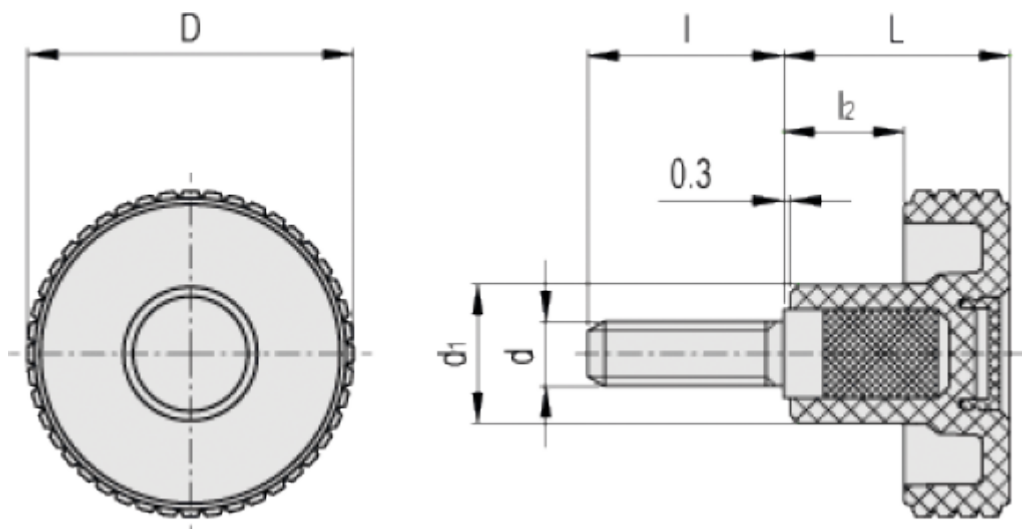

Data Sheet

Article number: 23020344315

Description: E+G Knurled knob MBT.50 p-M8x16-C5, Blue

Measures

D	= 50
d1	= 20
d6g	= M8
L	= 33
l	= 16
l2	= 16